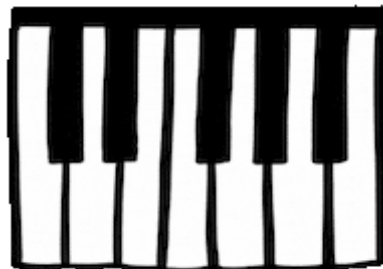

Just the way You Are—Bruno Mars

Hold each note down for 8 beats.

The '|' line is called a barline and is there to make the notes easier to read, you don't have to play anything for it.

1 2 3 4 5 6 7 8 | 1 2 3 4 5 6 7 8 | etc.

G _____ | Em _____ | C _____ | G _____ : ||

<https://www.youtube.com/watch?v=2K64EdRYE0I>

Just the way You Are—Bruno Mars

Hold each note down for 8 beats.

The '|' line is called a barline and is there to make the notes easier to read, you don't have to play anything for it.