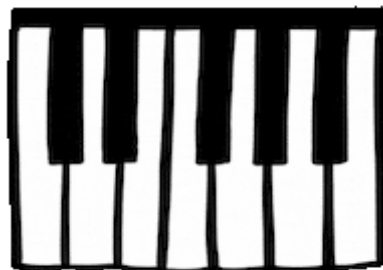

Just the way You Are—Bruno Mars

Hold each note down for 8 beats.

The '|' line is called a barline and is there to make the notes easier to read, you don't have to play anything for it.

1 2 3 4 5 6 7 8 | 1 2 3 4 5 6 7 8 | etc.

G _____ | Em _____ | C _____ | G _____ : ||

<https://www.youtube.com/watch?v=2K64EdRYE0I>

Just the way You Are—Bruno Mars

Hold each note down for 8 beats.

The '|' line is called a barline and is there to make the notes easier to read, you don't have to play anything for it.