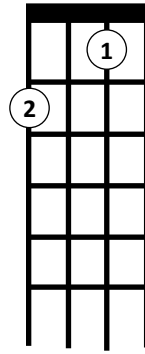

UKULELE ROCKS

www.ukulelerocksmore.co.uk

more!

George Ezra - Shotgun

[Verse 1]

F Bb
Home grown alligator, see you later
Dm C
Gotta hit the road, gotta hit the road
F
The sun and change in the atmosphere,
Bb
Architecture unfamiliar,
Dm C
I could get used to this

[Pre-chorus]

F Bb
Time flies by in the yellow and green,
Dm C
stick around and you'll see what I mean.
F Bb
There's a mountain top, that I'm dreaming of,
Dm C
If you need me, you know where I'll be.

[Chorus]

F
I'll be riding shotgun,
Bb
Underneath the hot sun,
Dm C
Feeling like a someone.
F
I'll be riding shotgun,
Bb
Underneath the hot sun,
Dm C
Feeling like a someone.

F