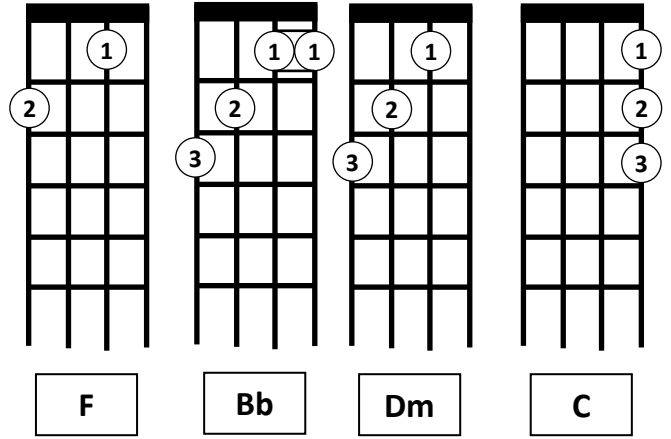

F

Bb

Dm

C

UKULELE ROCKS

www.ukulelerocksmore.co.uk

more!

George Ezra - Shotgun

[Verse 2]

F Bb
The south of the equator, navigator,
Dm C
Gotta hit the road, gotta hit the road.
F
Deep-sea diving round the clock,
Bb
Bikini bottoms, lager tops
Dm C
I could get used to this

[Pre-chorus]

F Bb
Time flies by in the yellow and green,
Dm C
stick around and you'll see what I mean.
F Bb
There's a mountain top, that I'm dreaming of,
Dm C
If you need me, you know where I'll be.

[Chorus]

F
I'll be riding shotgun,
Bb
Underneath the hot sun,
Dm C
Feeling like a someone.
F
I'll be riding shotgun,
Bb
Underneath the hot sun,
Dm C
Feeling like a someone.