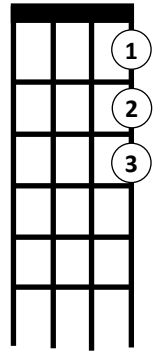

UKULELE ROCKS

www.ukulelerocksmore.co.uk

more!

George Ezra - Shotgun

[Verse 1]

F Bb
Home grown alligator, see you later
Dm C
Gotta hit the road, gotta hit the road
F
The sun and change in the atmosphere,
Bb
Architecture unfamiliar,
Dm C
I could get used to this

[Pre-chorus]

F Bb
Time flies by in the yellow and green,
Dm C
stick around and you'll see what I mean.
F Bb
There's a mountain top, that I'm dreaming of,
Dm C
If you need me, you know where I'll be.

[Chorus]

F
I'll be riding shotgun,
Bb
Underneath the hot sun,
Dm C
Feeling like a someone.
F
I'll be riding shotgun,
Bb
Underneath the hot sun,
Dm C
Feeling like a someone.

C