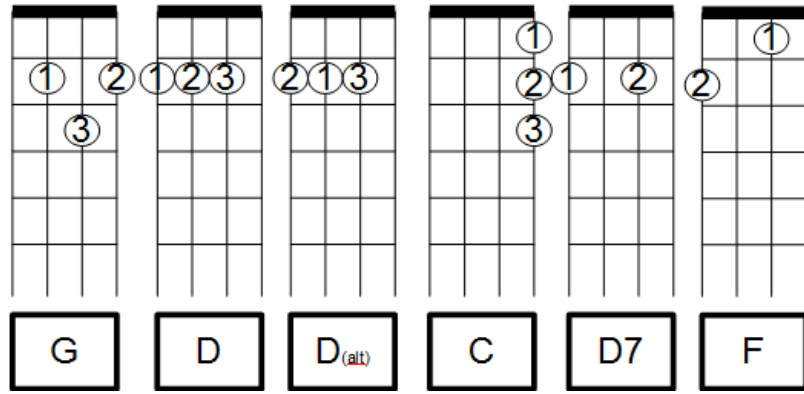

'I'm a Believer' The Monkees

G **D** **G**
I thought love was only true in fairy tales
G **D** **G**
Meant for someone else but not for me.
C **G**
*Love was out to get me
C **G**
That's the way it seemed.
C **G** **D7**
Disappointment haunted all my dreams.

CHORUS:

G G C C G
Then I saw her face,
G G C C G
Now I'm a believer
G G C C G
Not a trace
G G C C G
Of doubt in my mind.
G C G
I'm in love, Ooo Whoa I'm a believer!
F D7
I couldn't leave her if I tried.

CHORUS

BRIDGE (SOLO)

(REPEAT from *)

I'm a Believer

Introduction and Keyboard solo

Ukulele *Intro.* Keyboard Solo

Ukulele TAB

Uk. 6

Uk. TAB

Uk. 10

Uk. TAB