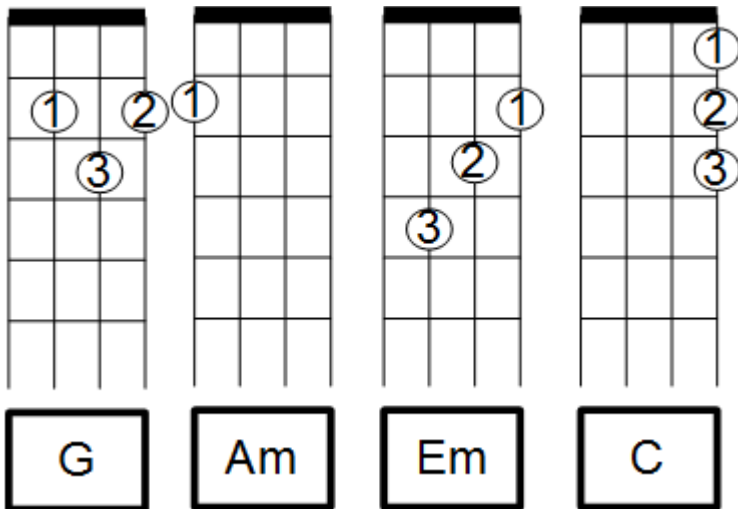

## Halo by Beyonce

[Intro]

**G Am Em C**

**G Am Em C**

[Verse]

**G**  
Remember those walls I built

**Am**  
Well baby they're tumbling down

**Em**  
And they didn't even put up a fight

**C**  
They didn't even make a sound

**G**  
I found a way to let you in

**Am**  
But I never really had a doubt

**Em**  
Standing in the light of your halo

**C**  
I got my angel now

**G**  
It's like I've been awakened

**Am**  
Every rule I had you breakin'

**Em**  
It's the risk that I'm takin'

**C**  
I ain't never gonna shut you out

*Capo Version (Attach Capo at 2<sup>nd</sup> fret)*

[Pre-Chorus]

**G**  
Everywhere I'm looking now