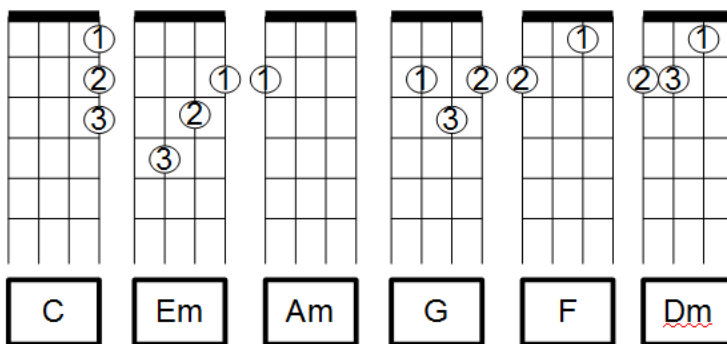

C Em
If you're tossin' and you're turnin' and you just can't fall asleep
Am G F
I'll sing a song beside you

C Em
And if you ever forget how much you really mean to me
Am G F
Everyday I will remind you, oh

Dm Em
Find out what we're made of
F G
When we are called to help our friends in need

C Em
You can count on me like one, two, three
Am G
I'll be there

F
And I know when I need it
C Em
I can count on you like four, three, two

Am G
And you'll be there
F
'cos that's what friends are s'posed to do

C
Oh yeah
Em
Ooh ooh ooh ooh ooh...

Am G
Ooh ooh ooh ooh ooh..
F G
Yeah yeah

Dm Em Am G
You'll always have my shoulder when you cry
Dm Em F G
I'll never let go, never say good-bye, you know you can-

C	Em
You can count on me like one, two, three	
Am	G
I'll be there	
F	
And I know when I need it	
C	Em
I can count on you like four, three, two	
Am	G
And you'll be there	
F	
'cos that's what friends are s'posed to do	
C	
Oh yeah	
	Em
Ooh ooh ooh ooh ooh...	
	Am G
Ooh ooh ooh ooh ooh..	
F	G
Yeah yeah	
	F C
You can count on me cuz I can count on you